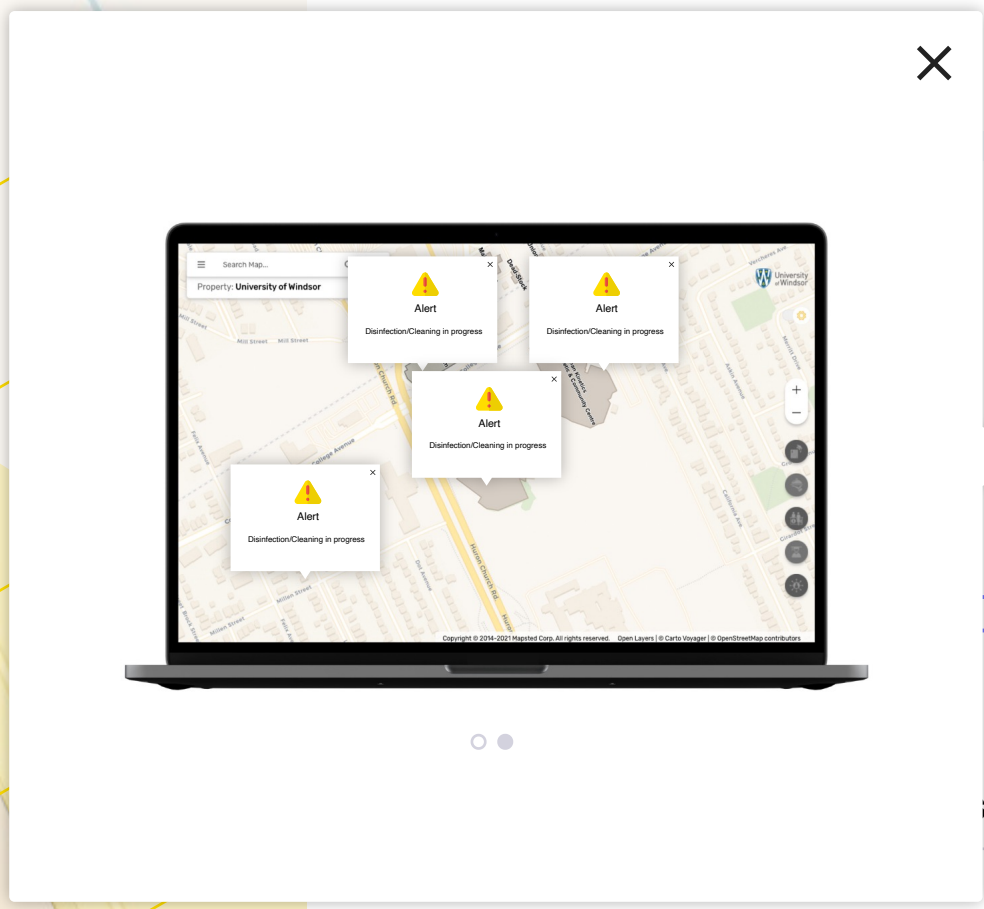

### Property Alerts

Create and pin alerts for property maintenance and repair.

**Choose Additional Alert Features**

**Send Alert**

In proximity to location

**Alert Trigger**

On enter

**Radius**

5 m

External Link

[Preview](#)

[Back](#)

[Finish](#)

MAINTENANCE

**Property Alerts**

Create and pin alerts for property maintenance and repair.