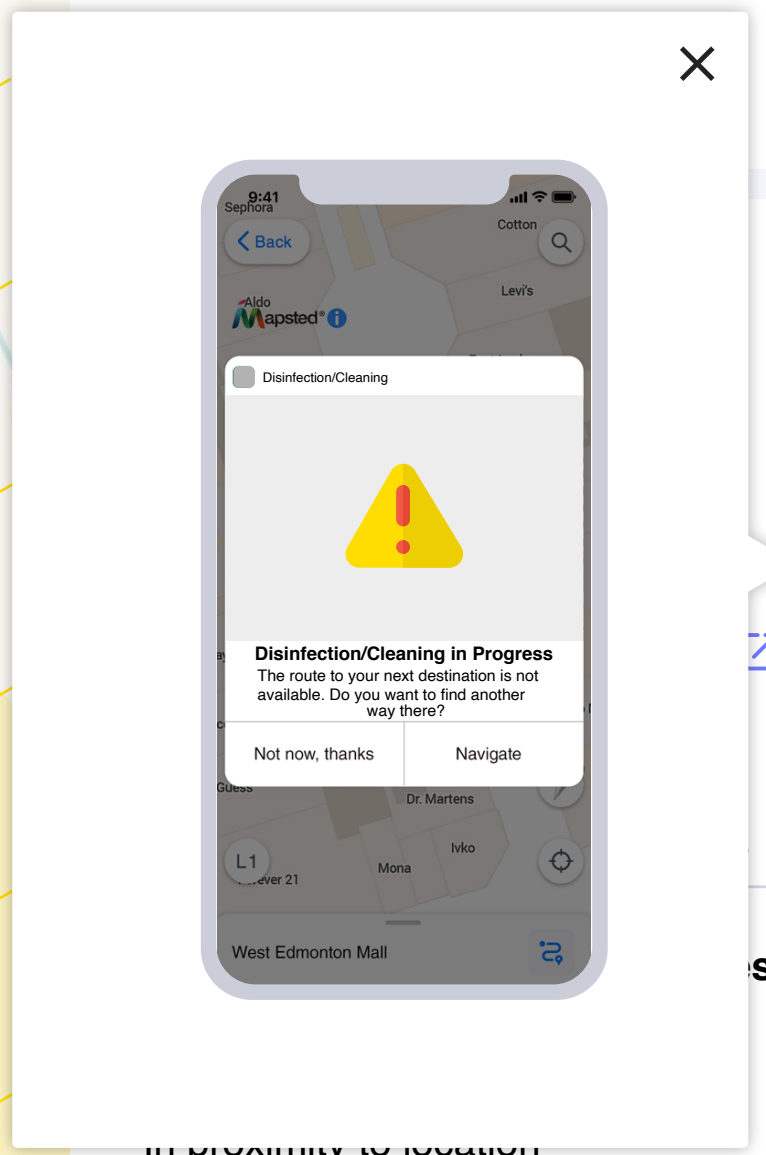

MAINTENANCE

Property Alerts

Create and pin alerts for property maintenance and repair.

[Preview](#)
[Preview](#)

Alert Trigger

On enter

Radius

5 m

☐ External Link

[Preview](#)

[Back](#)

[Finish](#)