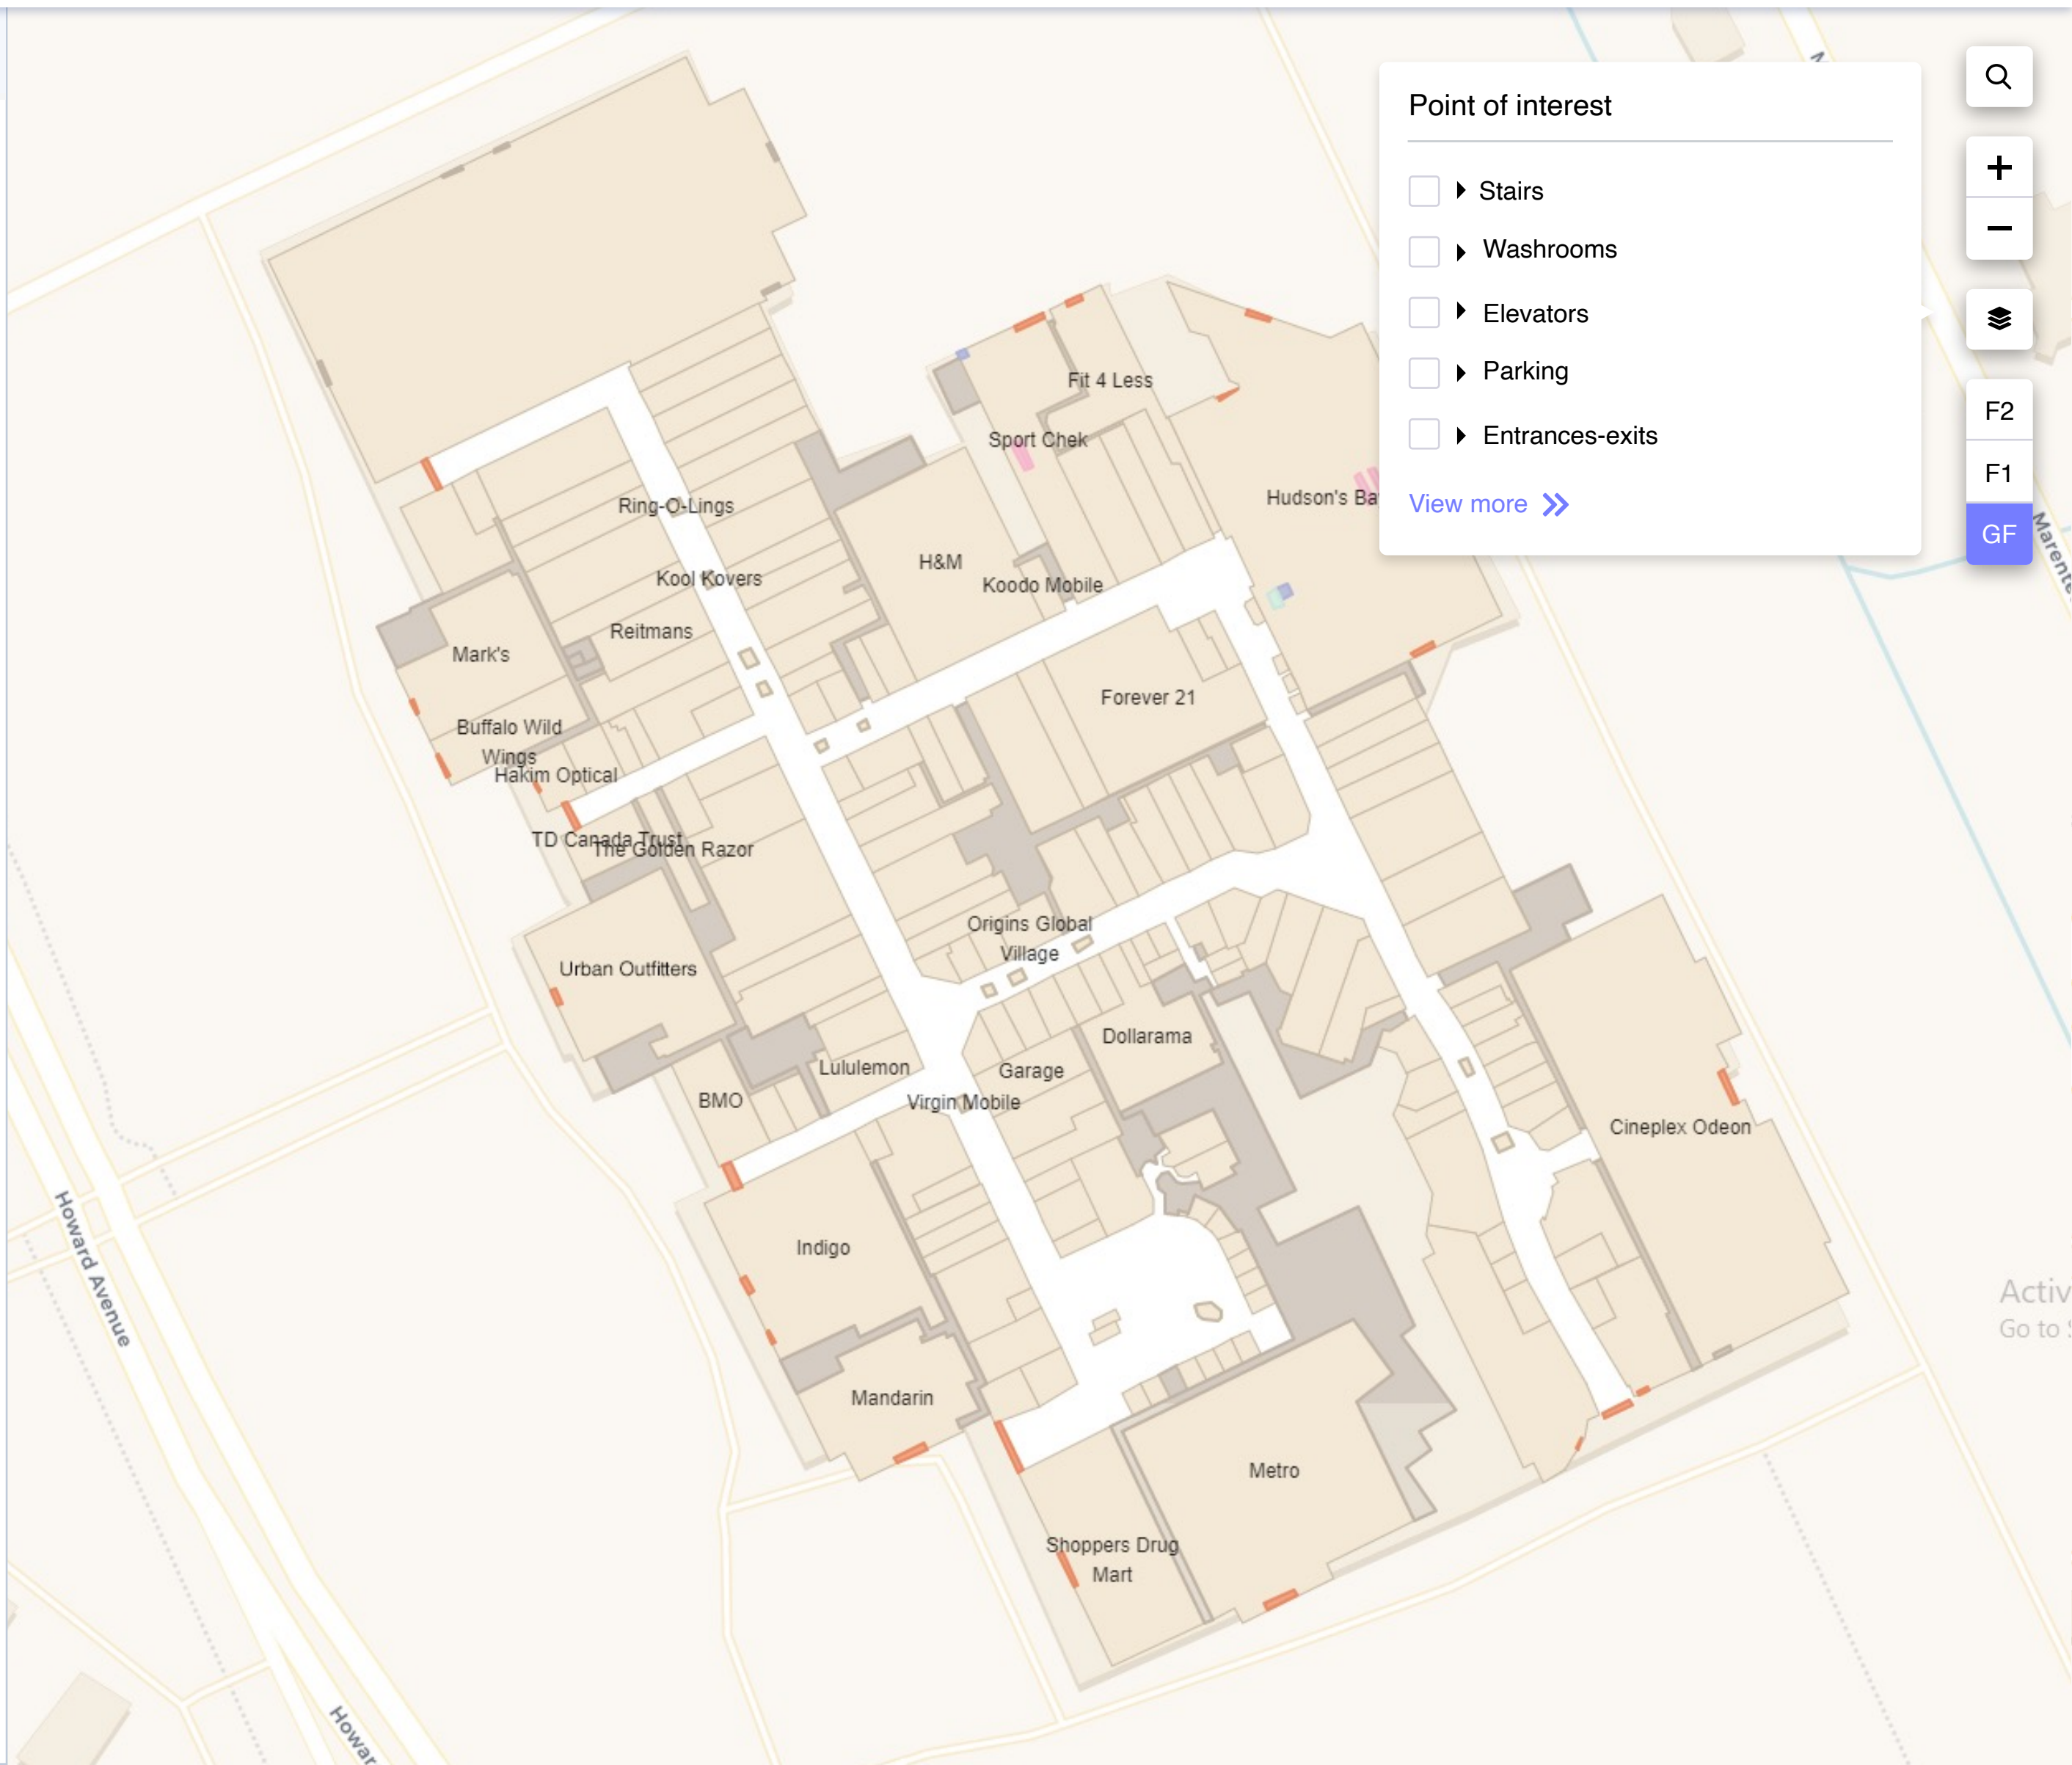

Map navigation controls:

- + (Zoom In)
- (Zoom Out)
- Layers (Layers icon)
- F2 (Home)
- F1 (Previous View)
- GF (Full Screen)

Activ  
Go to !

MAINTENANCE

**Property Alerts**  
Create and pin alerts for property maintenance and repair.