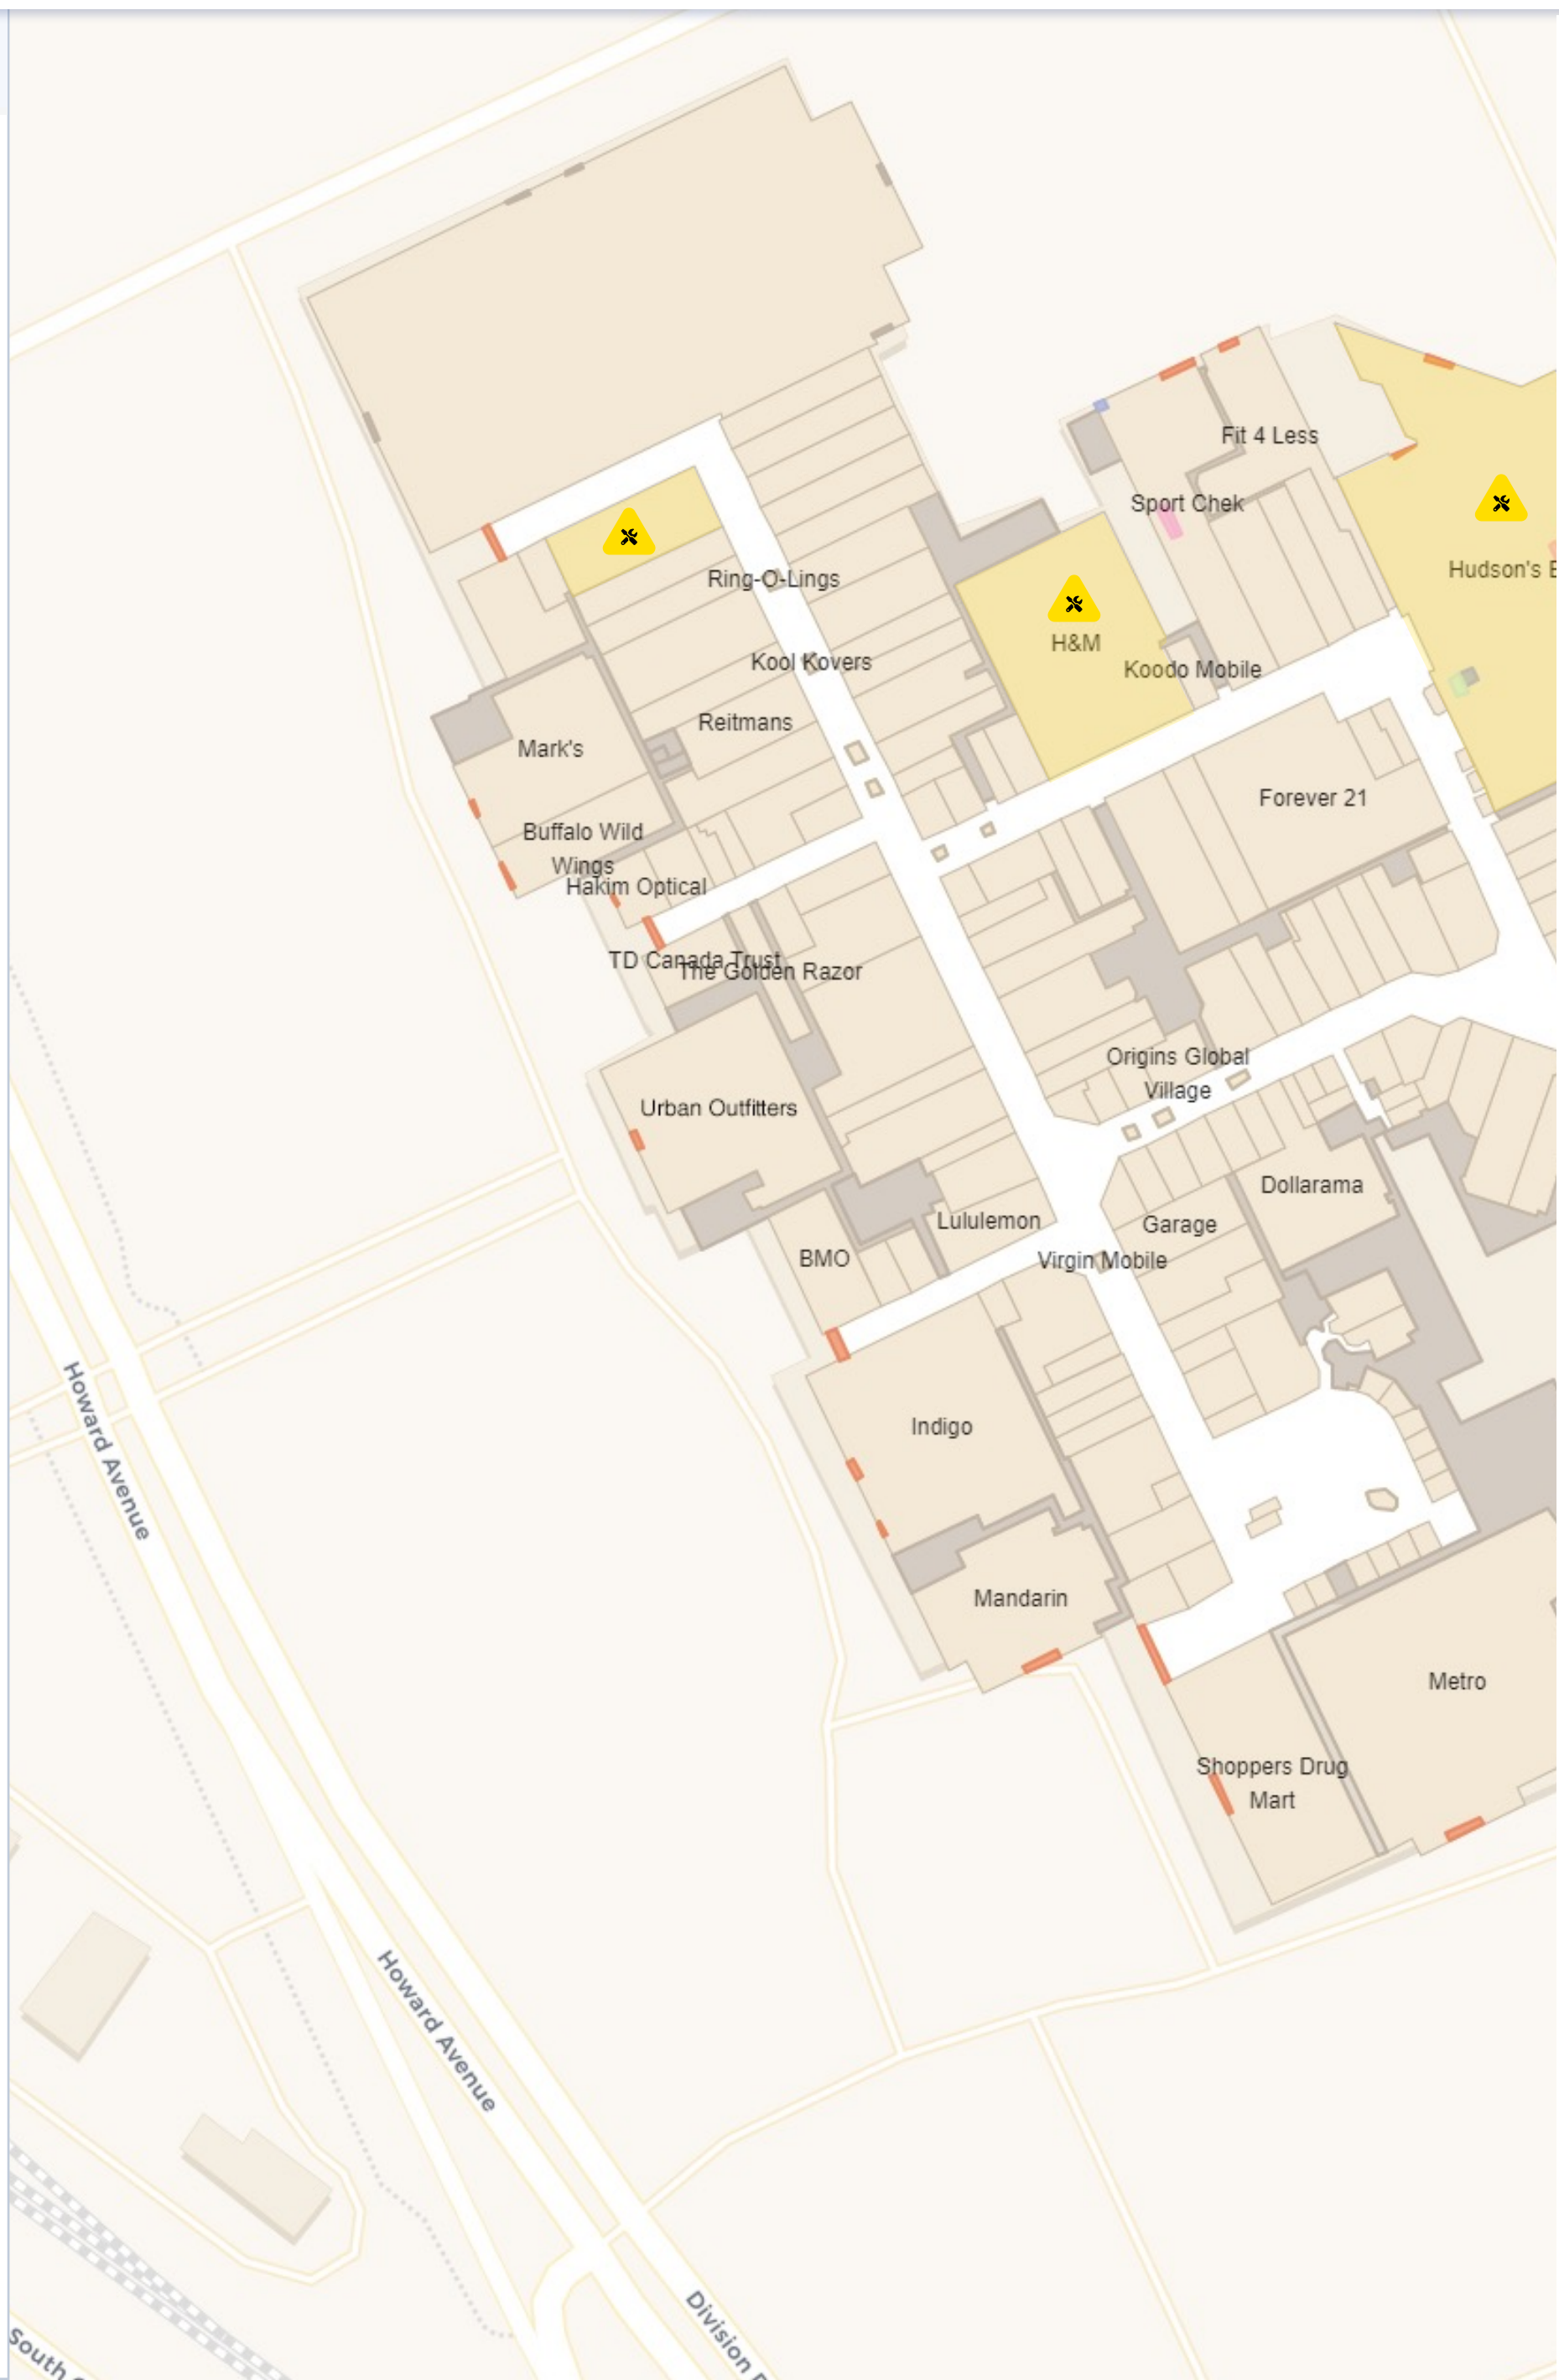

MAINTENANCE

Property Alerts
Create and pin alerts for property maintenance and repair.

Alert for Engineering Building

Active History Archive

SCHEDULED MAINTENANCE

Monthly Lift Maintenance

From: 1 January, 9:00 AM - 5:00 PM
To: Indefinite

Message: Permanently closed

Configuration: Enable Detour Route
Show Changes on Map
Enable Alert List View

Recipient: Mapsted Maps - Web
 Mall mApp

Alert: Current Visitors
On-premise
On enter

Additional: External link

Monthly Lift Maintenance

From: 1 January, 9:00 AM - 5:00 PM
To: Indefinite

Message: Permanently closed

Configuration: Enable Detour Route
Show Changes on Map
Enable Alert List View

Recipient: Mapsted Maps - Web
 Mall mApp

Alert: Current Visitors
On-premise
On enter

Additional: External link