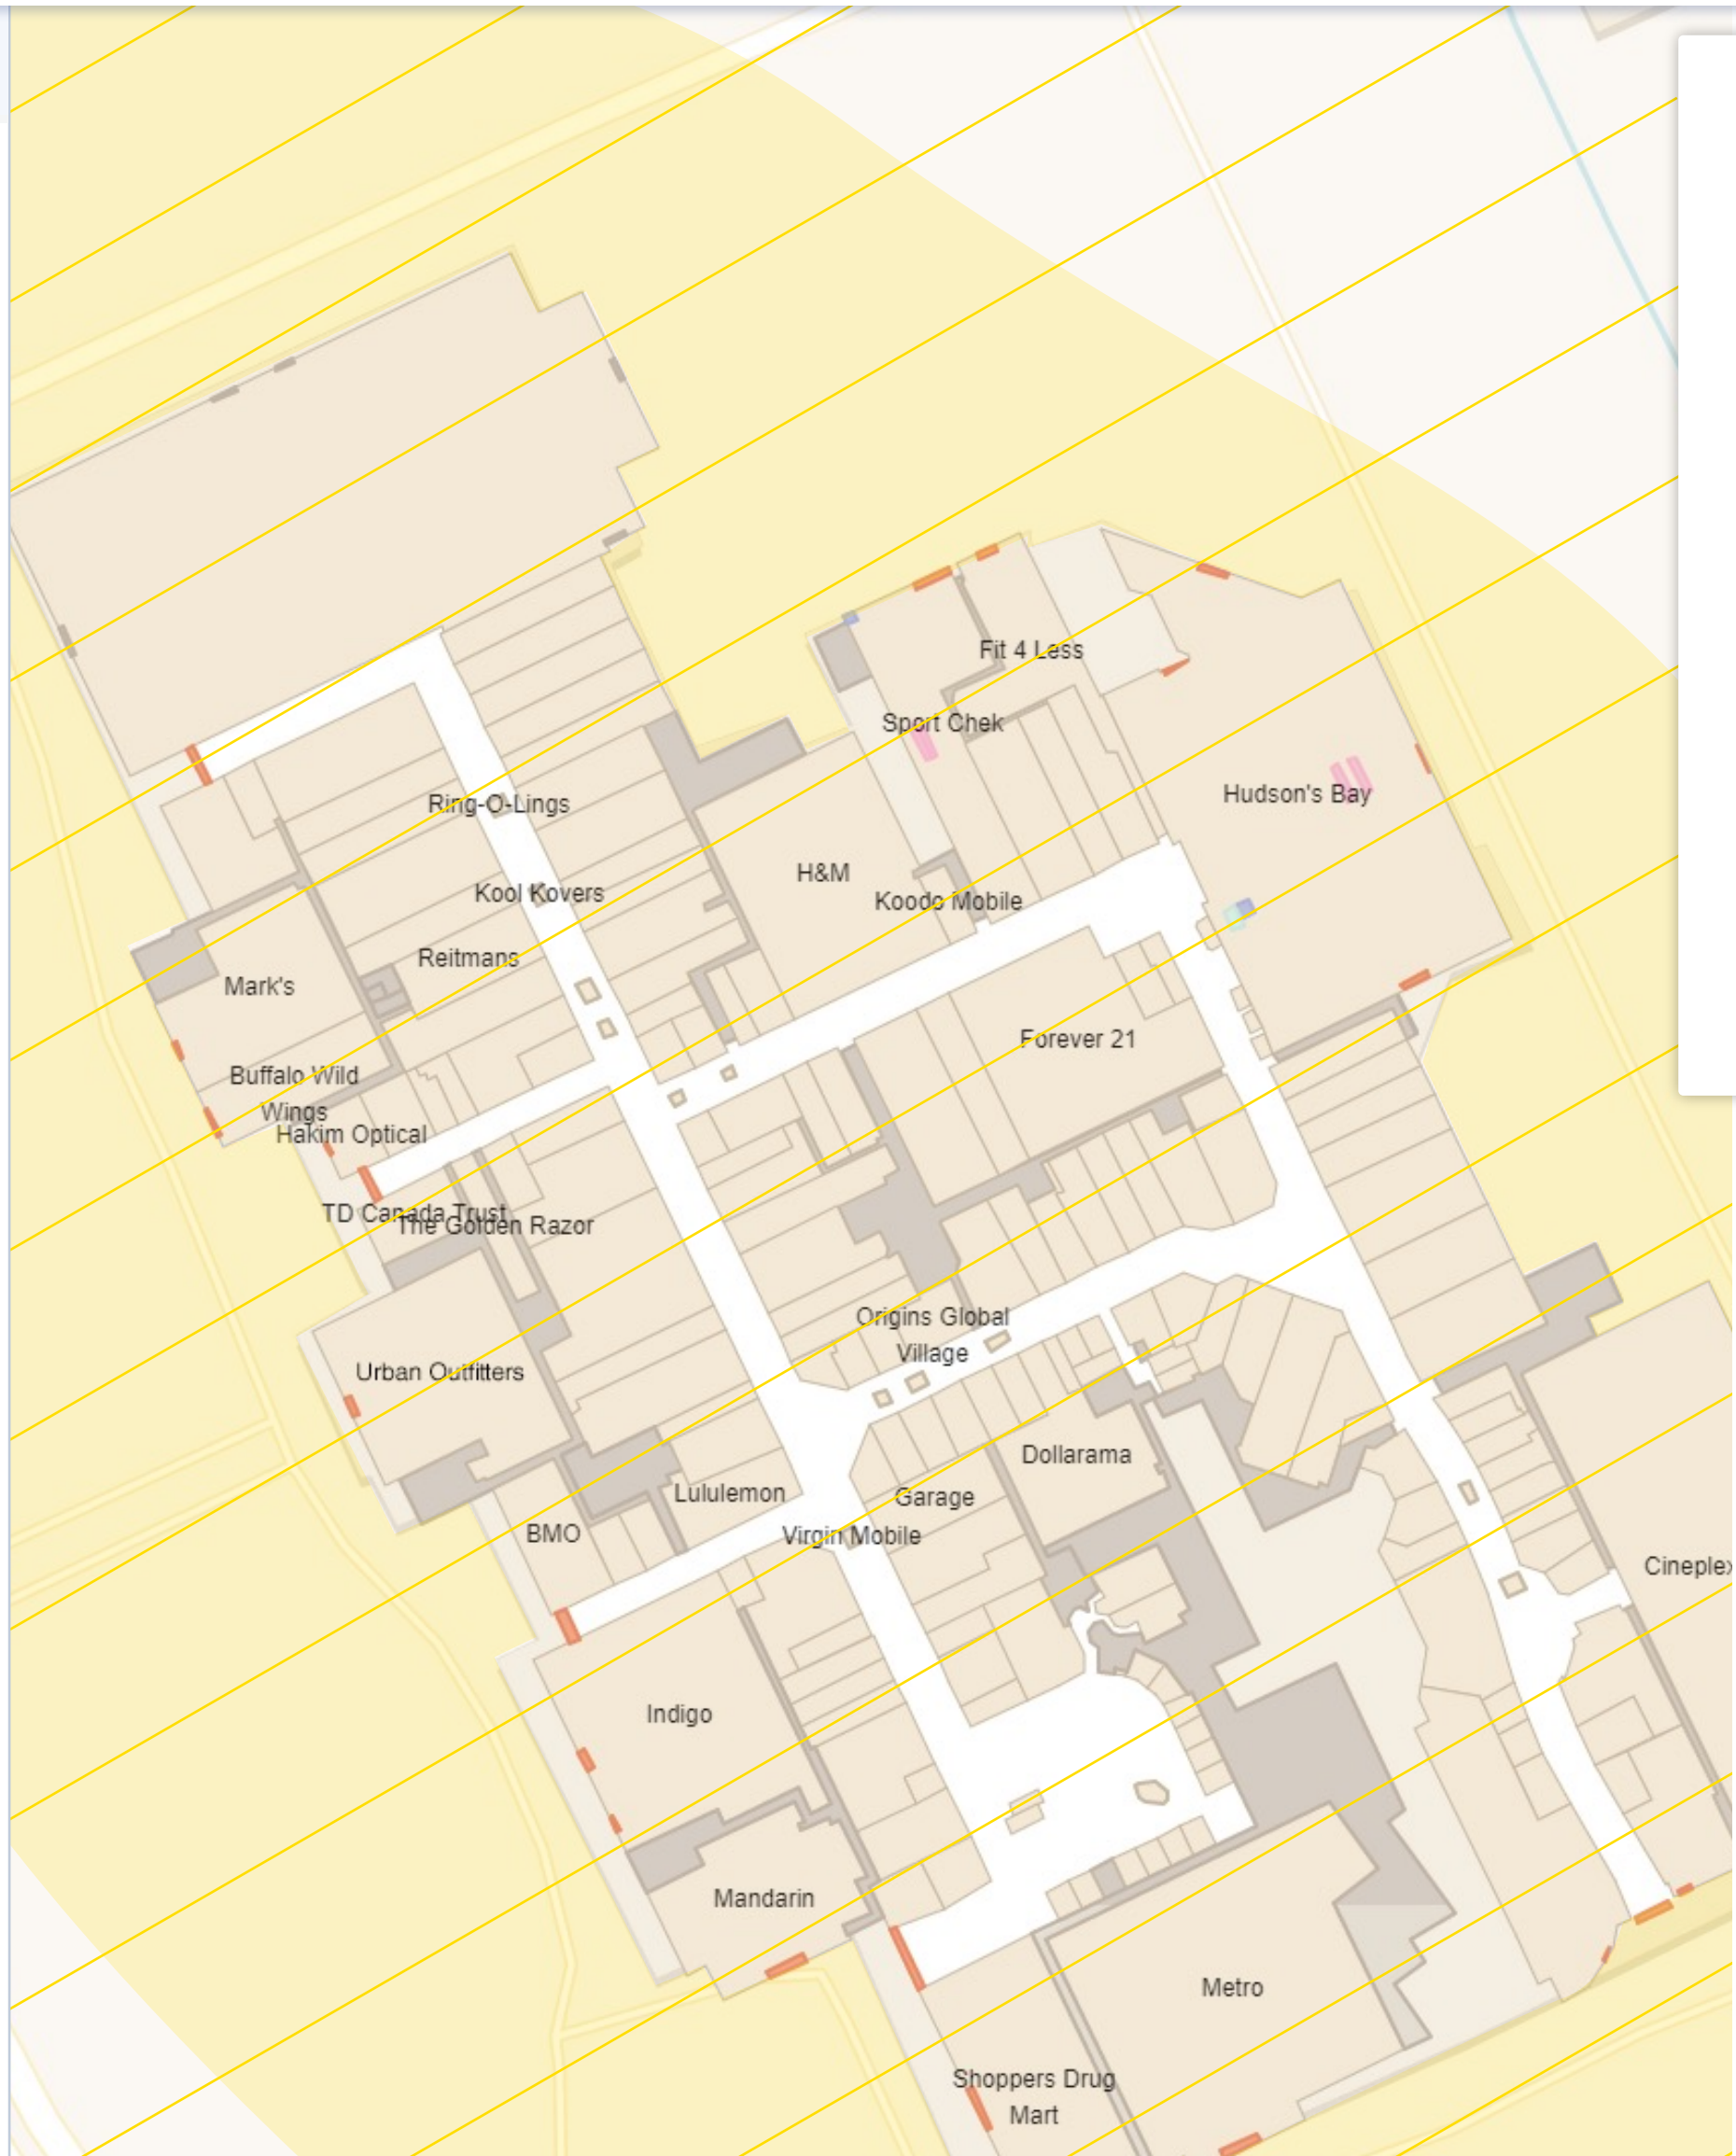

MAINTENANCE

Property Alerts

Create and pin alerts for property maintenance and repair.

[Preview](#)
[Preview](#)

Alert Trigger

On enter

Radius

5 m

☐ External Link

[Preview](#)

[Back](#)

[Finish](#)