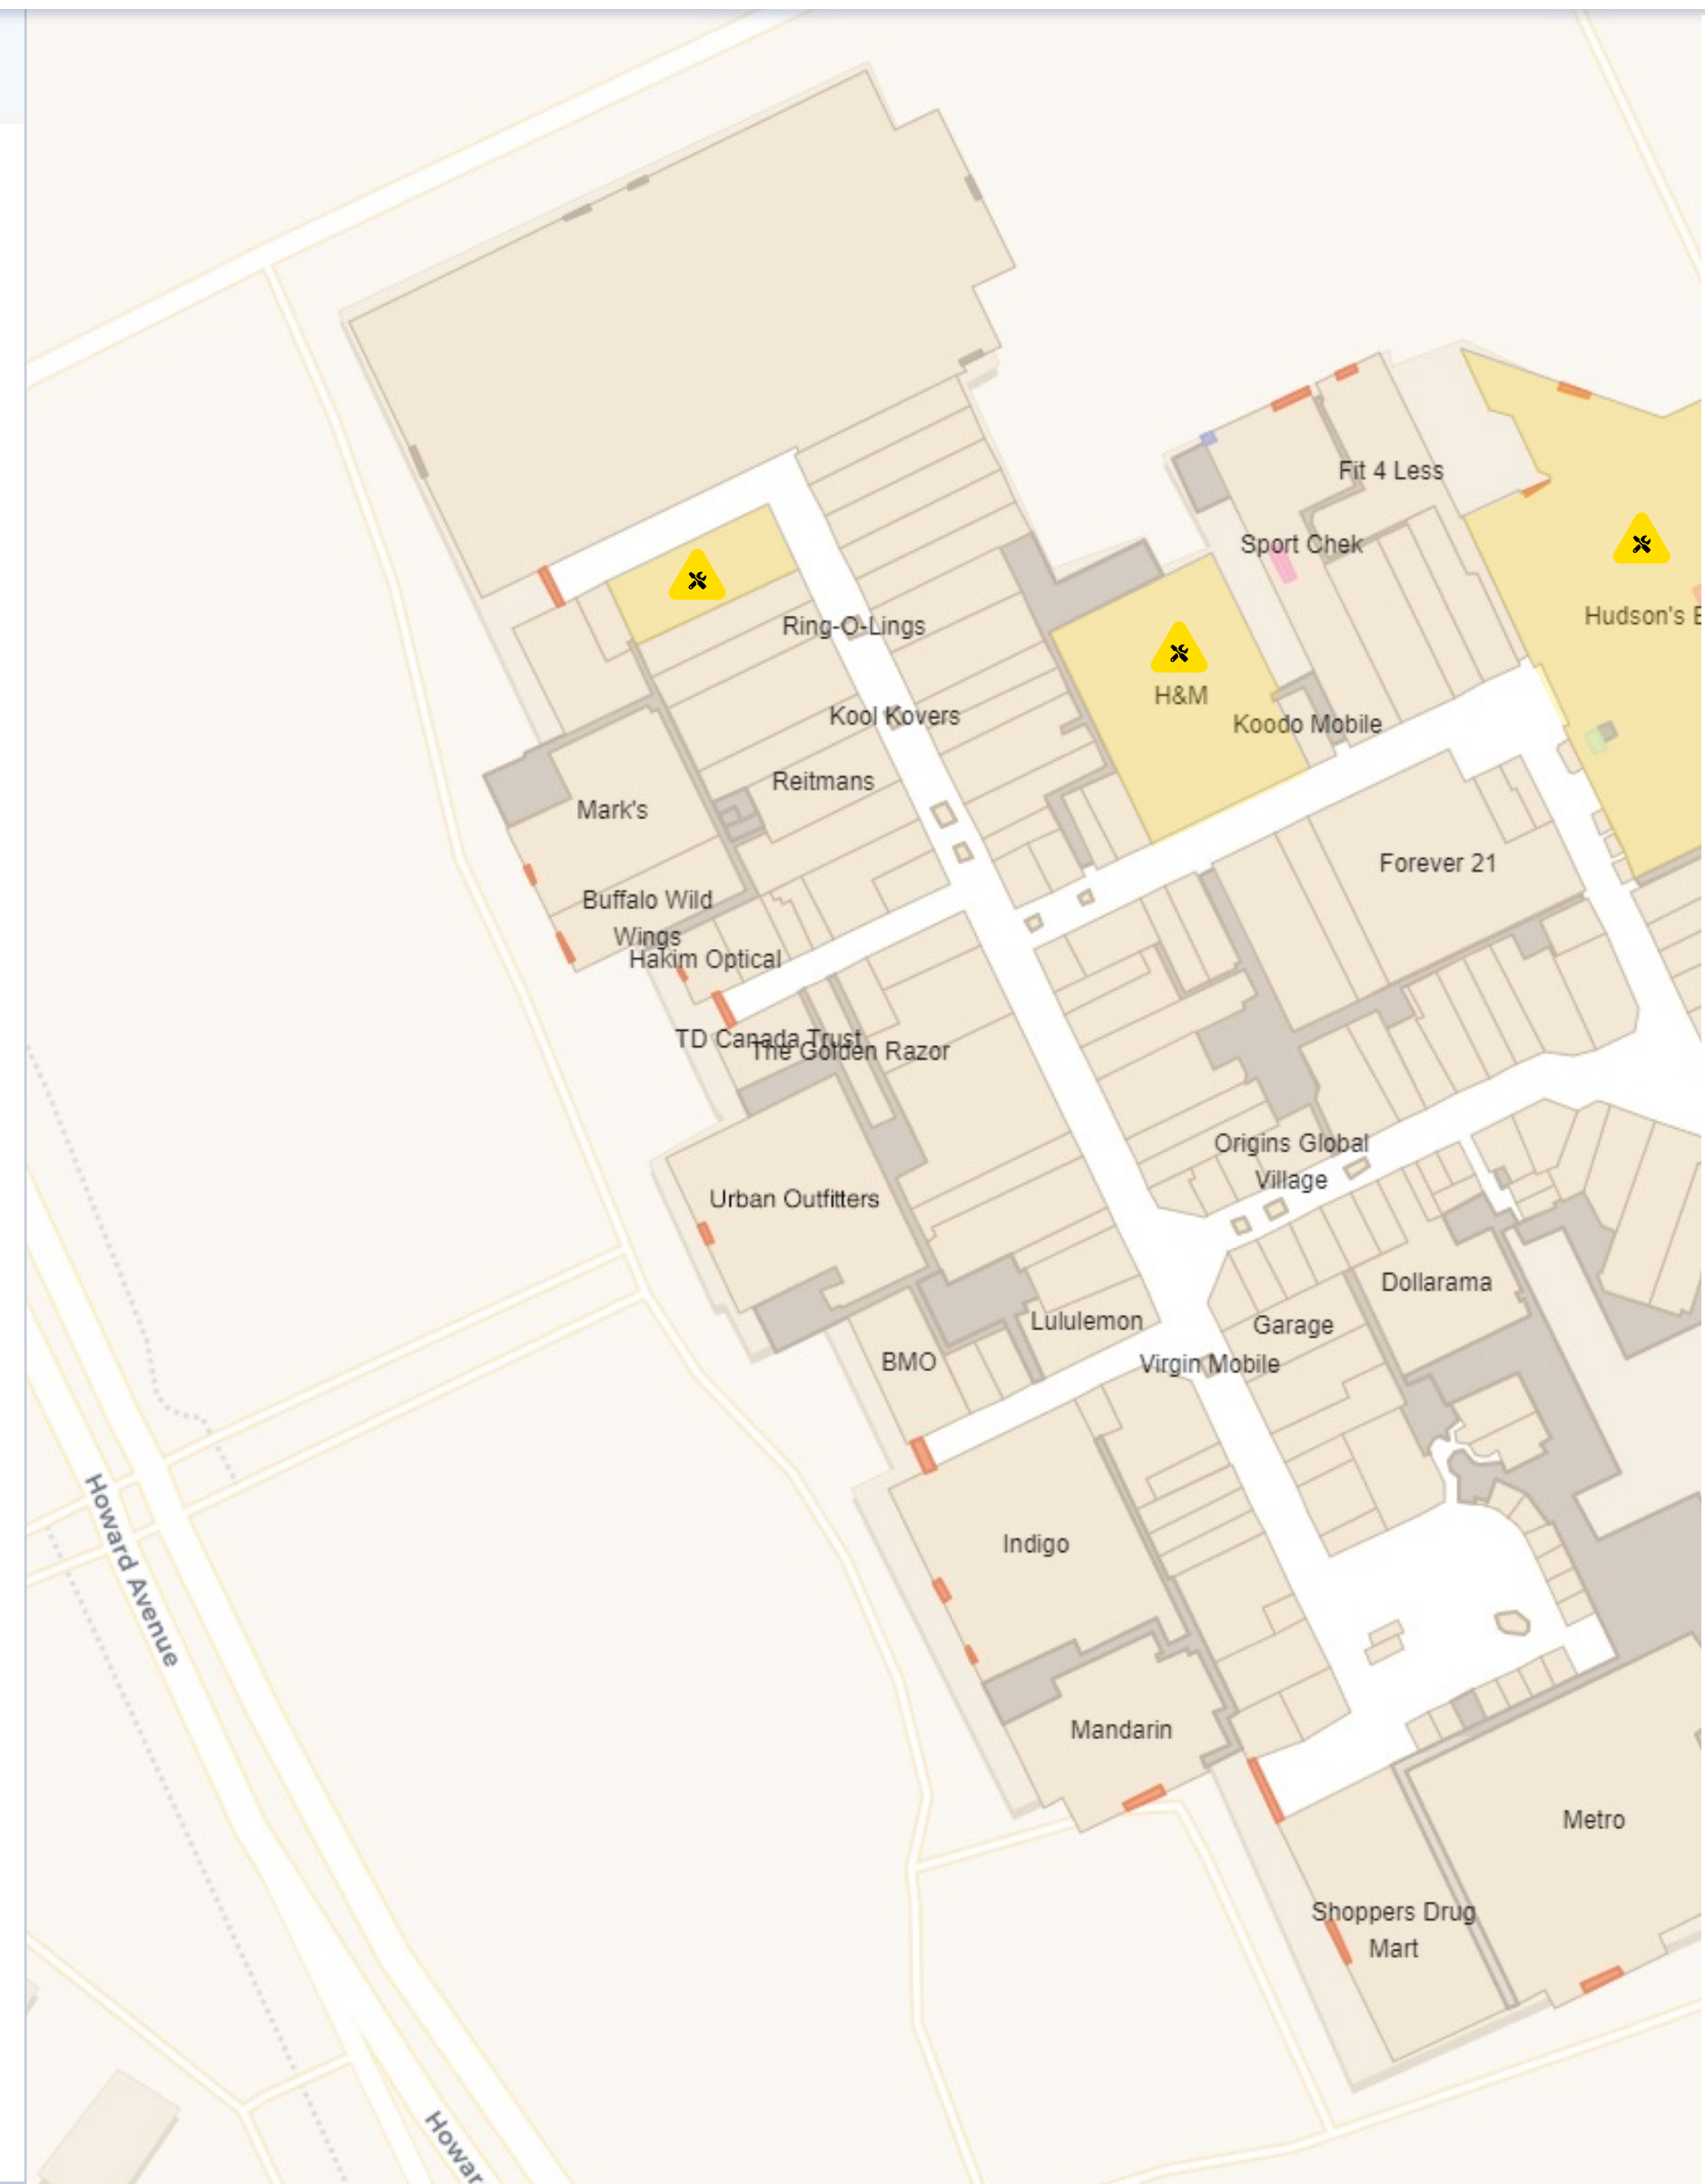

Property (1): Carleton University

Building (23): Engineering Building

Selection

Activity

Create Alert

MAINTENANCE

Property Alerts

Create and pin alerts for property maintenance and repair.