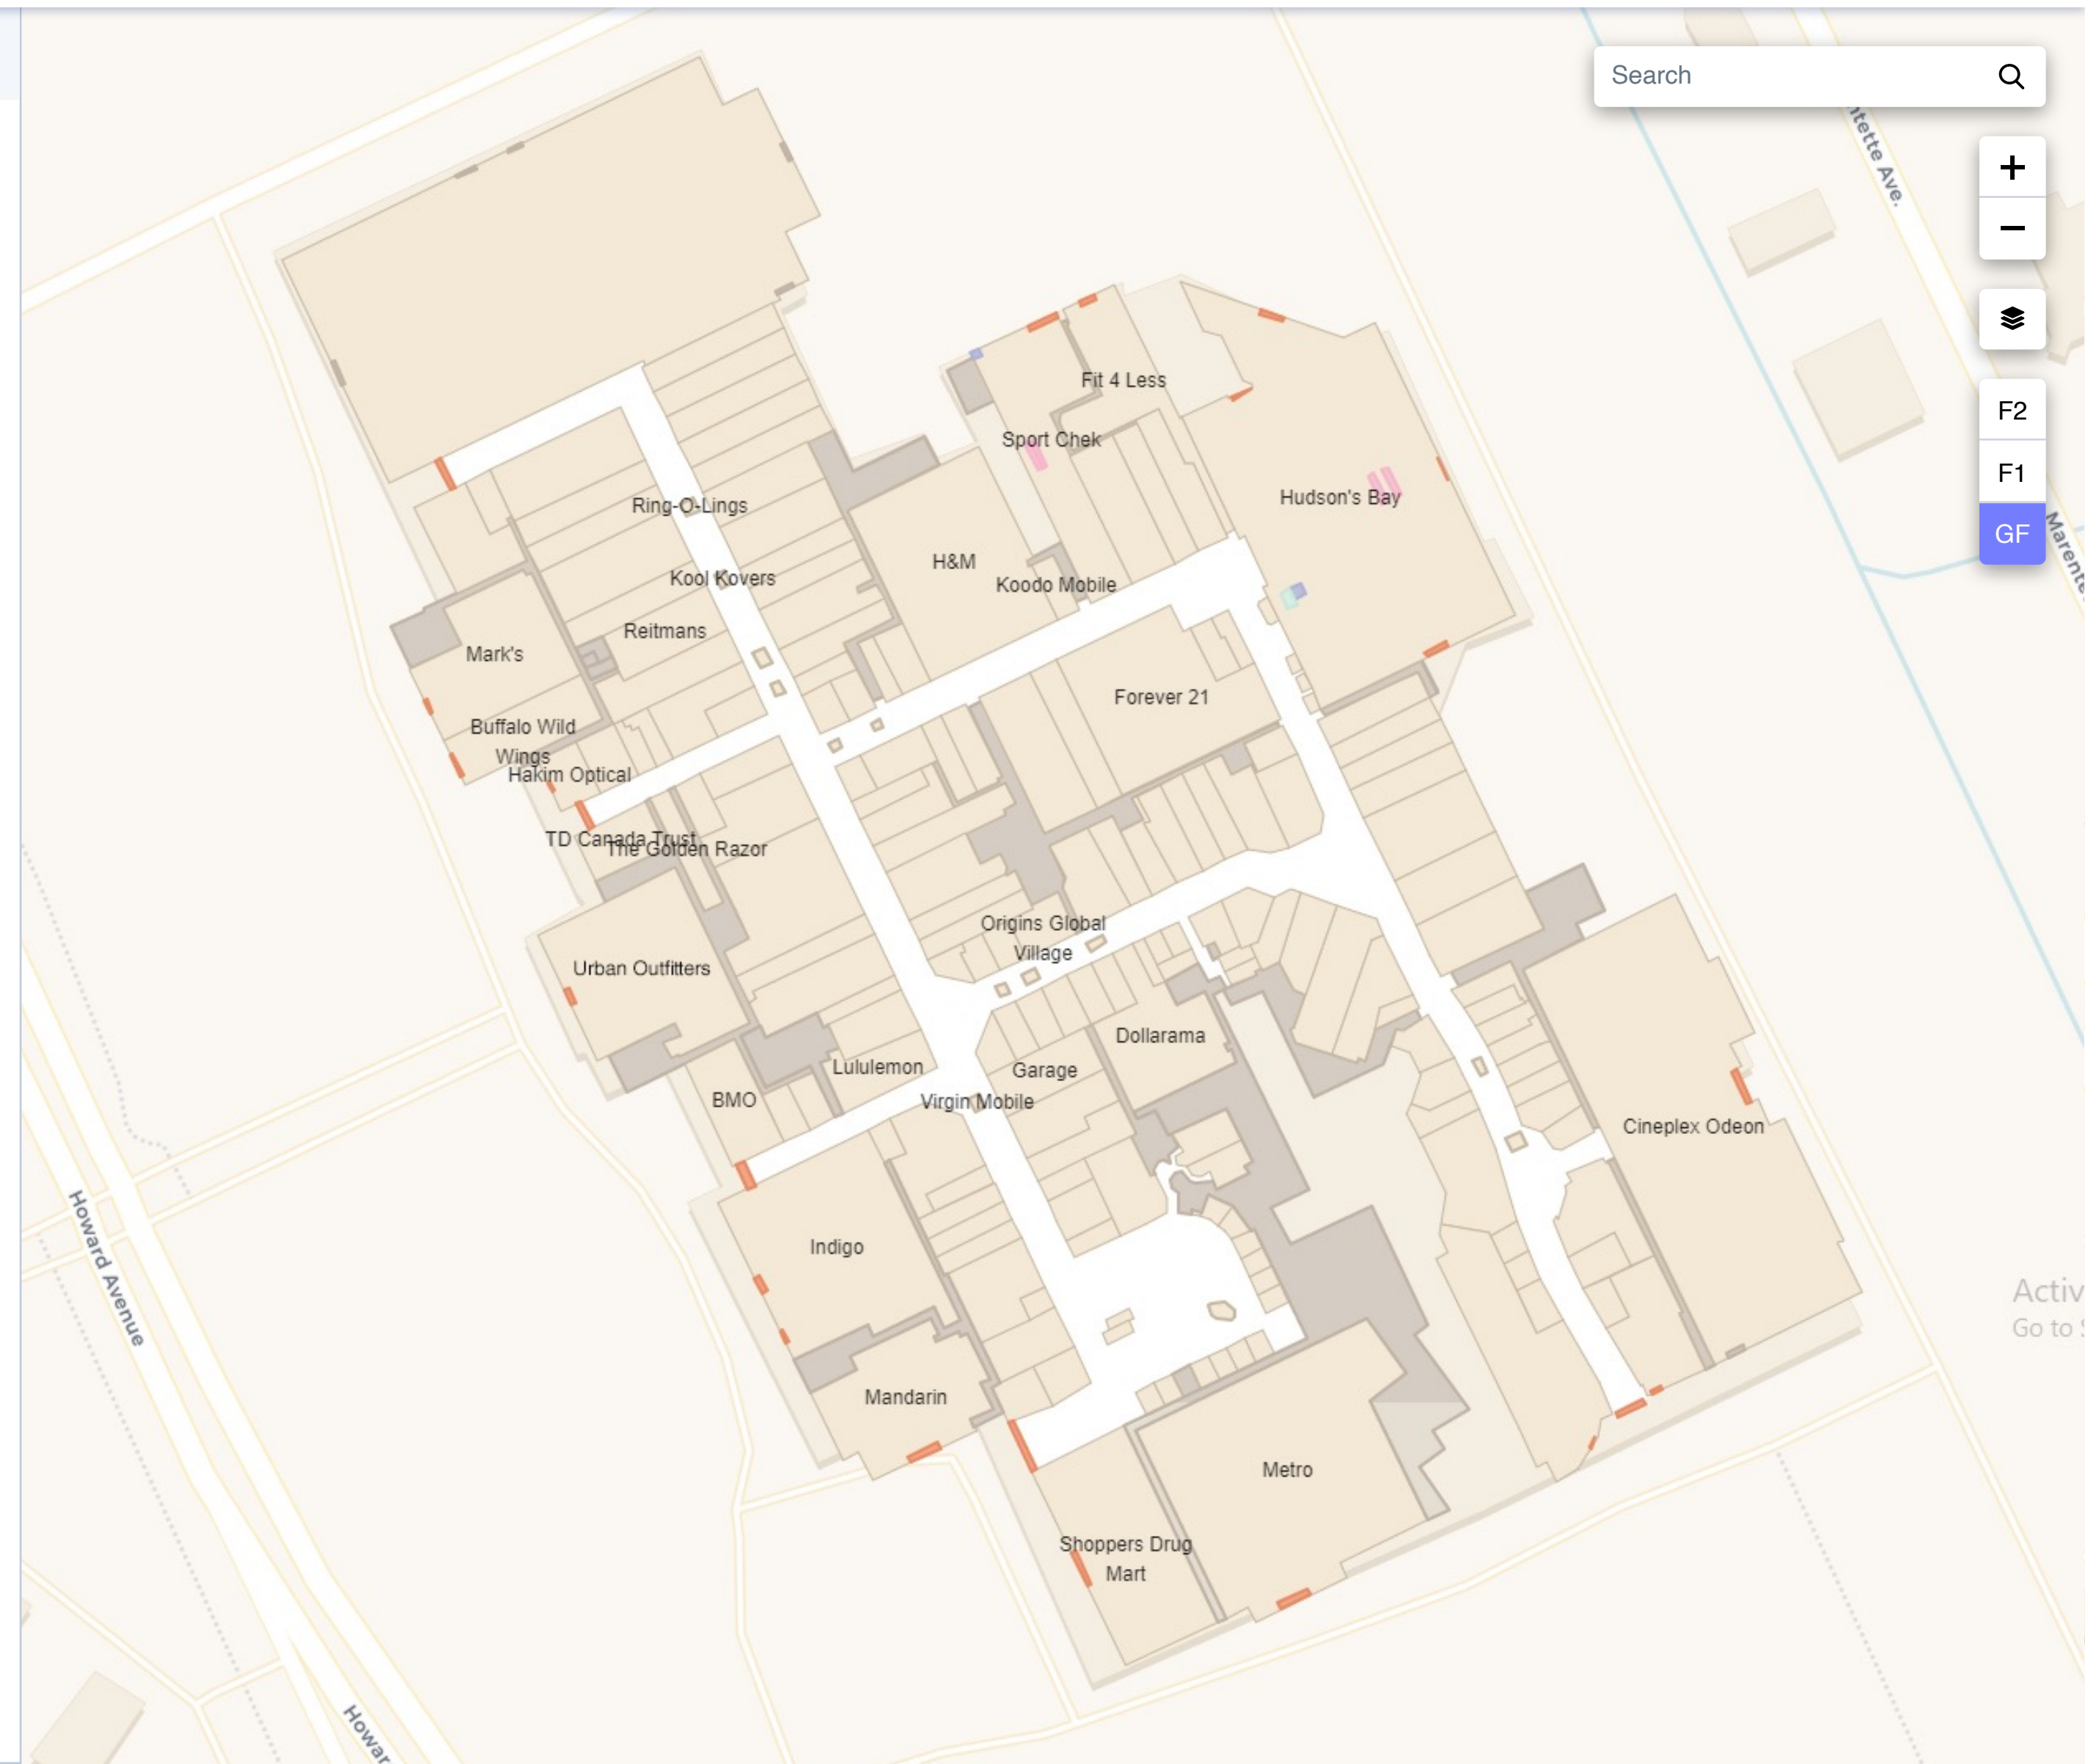

Map navigation controls:

- + (Zoom In)
- (Zoom Out)
- Layers (Layers icon)
- F2 (Home)
- F1 (Previous View)
- GF (Full Screen)

Activ  
Go to !

MAINTENANCE

**Property Alerts**  
Create and pin alerts for property maintenance and repair.